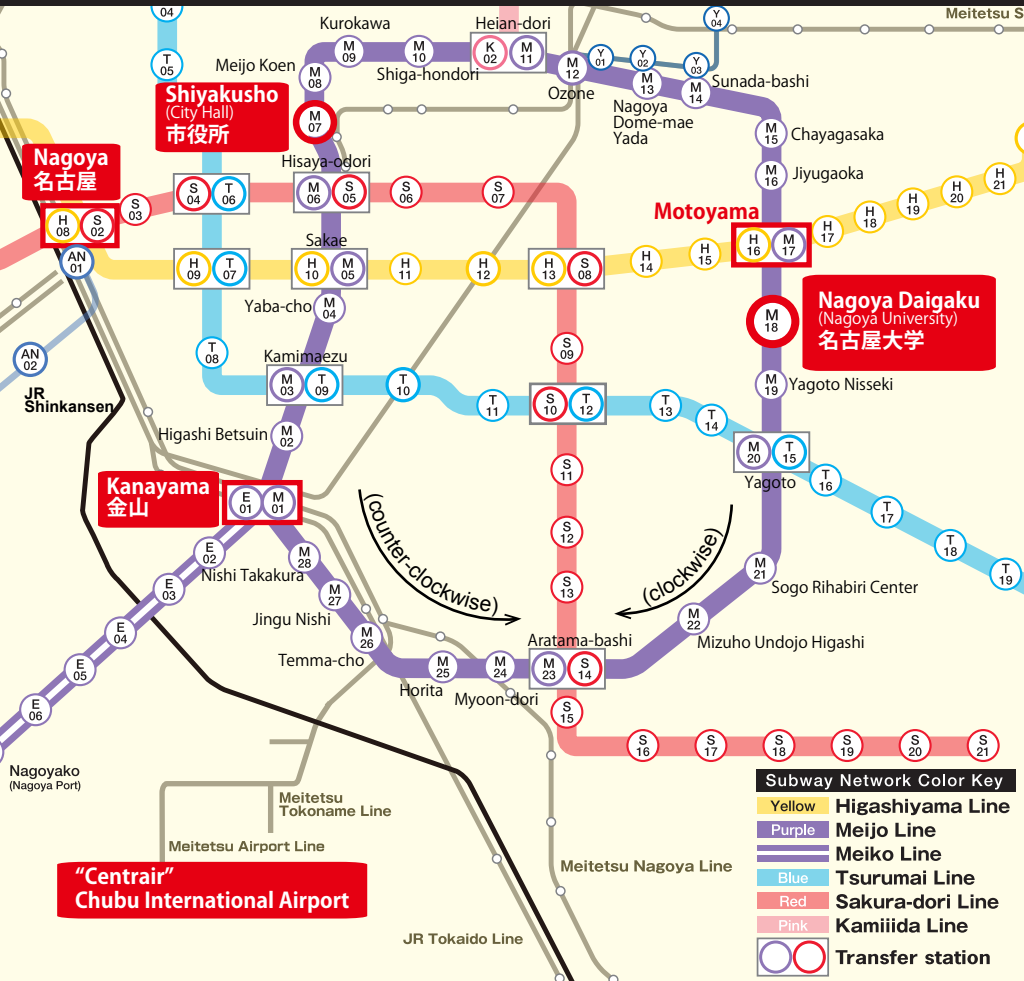

# Train/Subway Route Map

**Shiyakusho**  
(City Hall)  
市役所

**Nagoya**  
名古屋

**Motoyama**

**Nagoya Daigaku**  
(Nagoya University)  
名古屋大学

**Kanayama**  
金山

**"Centrair"**  
Chubu International Airport

**Subway Network Color Key**

- Yellow** Higashiyama Line
- Purple** Meijo Line
- Meiko** Line
- Blue** Tsurumai Line
- Red** Sakura-dori Line
- Pink** Kamiida Line
- Transfer station**